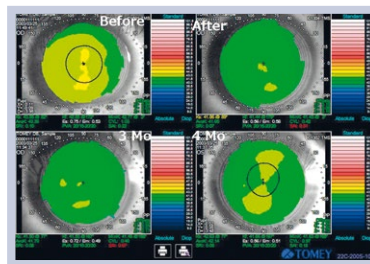

CORNEAL TOPOGRAPHER TMS-4N

TOPOGRAPHIC MODELING SYSTEM

DELIGHT IN SIGHT

Standard for resolution,
accuracy & corneal coverage.

- Easy to use and compatible software
- Over 60,000 data points
- Keratoconus screening software
- Plug and play (USB)

- Accurate and reproducible measurement
- Multi-lingual operation
- Large patient database

 **TOMEY**
TECHNOLOGY AND VISION

THE TOMEY TMS-4N

QUALITY IN DETAIL

The TMS-4N guarantees high resolution with more than 60,000 data points. In addition the very short acquisition time (0.033 sec) assures you to get sharpest images for highest accuracy. The light cone – with our light cone you get perfect results thanks to eliminating the eyebrow and nose shadows.

TMS-4N HAS THE COMPREHENSIVE SOFTWARE:

Single, dual, multiple map view, comparing former data with new results, everything is possible with our new **TMS-4N**. Just customise your personal map with your favourite scale up to your special needs. The Fourier analysis provides refractive information in 3 & 6 mm diameter range and also displays the spherical equivalent, regular Astigmatism, asymmetry and higher order irregularity. Additional software applications such as Klyce statistics, Keratoconus screening, enhanced height and height change maps are also available. If you are already a TMS user you can easily import all data into the new software.

Single analysis

Multiple map

Power difference

Fourier analysis

Database overview

Keratoconus screening

SPECIFICATIONS

MEASUREMENT	
Measurement type	Ring cone
Ring numbers	25
Measurement points	6,400 maximum
Measurement points on a ring	256
Minimum / maximum ring diameter	∅ 0.46 to 8.8 mm (43 D)
Spherical measurement range	5.5 to 10.0 mm (61.36 to 33.75 D)
Spherical measurement accuracy	±0.02 mm (spherical)
Alignment	Manual with auto-correction
MAIN UNIT	
Display	5.7 inch color LCD
Dimensions WDH	296 x 508 x 448 mm
Weight	14 kg
Power supply	AC 100 to 240 V, 50 / 60 Hz 45 to 55 VA