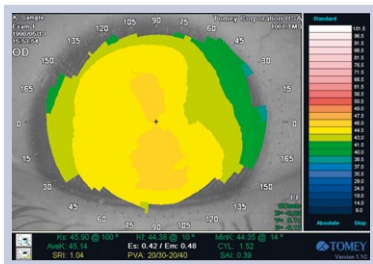

- Accurate and reproducible measurement
- Multi-lingual operation
- Large patient database

 **TOMEY**
TECHNOLOGY AND VISION

THE TOMEY TMS-4N

QUALITY IN DETAIL

The TMS-4N guarantees high resolution with more than 60,000 data points. In addition the very short acquisition time (0.033 sec) assures you to get sharpest images for highest accuracy. The light cone – with our light cone you get perfect results thanks to eliminating the eyebrow and nose shadows.

TMS-4N HAS THE COMPREHENSIVE SOFTWARE:

Single, dual, multiple map view, comparing former data with new results, everything is possible with our new **TMS-4N**. Just customise your personal map with your favourite scale up to your special needs. The Fourier analysis provides refractive information in 3 & 6 mm diameter range and also displays the spherical equivalent, regular Astigmatism, asymmetry and higher order irregularity. Additional software applications such as Klyce statistics, Keratoconus screening, enhanced height and height change maps are also available. If you are already a TMS user you can easily import all data into the new software.

Single analysis

Multiple map

Power difference

Fourier analysis

Database overview

Keratoconus screening

SPECIFICATIONS

MEASUREMENT	
Measurement type	Ring cone
Ring numbers	25
Measurement points	6,400 maximum
Measurement points on a ring	256
Minimum / maximum ring diameter	∅ 0.46 to 8.8 mm (43 D)
Spherical measurement range	5.5 to 10.0 mm (61.36 to 33.75 D)
Spherical measurement accuracy	±0.02 mm (spherical)
Alignment	Manual with auto-correction
MAIN UNIT	
Display	5.7 inch color LCD
Dimensions WDH	296 x 508 x 448 mm
Weight	14 kg
Power supply	AC 100 to 240 V, 50 / 60 Hz 45 to 55 VA