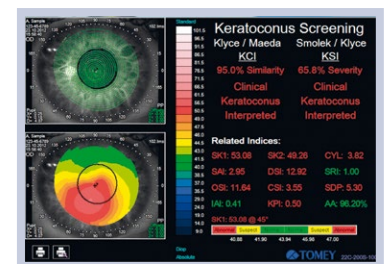

- Accurate and reproducible measurement
- Multi-lingual operation
- Large patient database

 **TOMEY**
TECHNOLOGY AND VISION

THE TOMEY TMS-4N

QUALITY IN DETAIL

The TMS-4N guarantees high resolution with more than 60,000 data points. In addition the very short acquisition time (0.033 sec) assures you to get sharpest images for highest accuracy. The light cone – with our light cone you get perfect results thanks to eliminating the eyebrow and nose shadows.

TMS-4N HAS THE COMPREHENSIVE SOFTWARE:

Single, dual, multiple map view, comparing former data with new results, everything is possible with our new **TMS-4N**. Just customise your personal map with your favourite scale up to your special needs. The Fourier analysis provides refractive information in 3 & 6 mm diameter range and also displays the spherical equivalent, regular Astigmatism, asymmetry and higher order irregularity. Additional software applications such as Klyce statistics, Keratoconus screening, enhanced height and height change maps are also available. If you are already a TMS user you can easily import all data into the new software.

Single analysis

Multiple map

Power difference

Fourier analysis

Database overview

Keratoconus screening

SPECIFICATIONS

MEASUREMENT	
Measurement type	Ring cone
Ring numbers	25
Measurement points	6,400 maximum
Measurement points on a ring	256
Minimum / maximum ring diameter	∅ 0.46 to 8.8 mm (43 D)
Spherical measurement range	5.5 to 10.0 mm (61.36 to 33.75 D)
Spherical measurement accuracy	±0.02 mm (spherical)
Alignment	Manual with auto-correction
MAIN UNIT	
Display	5.7 inch color LCD
Dimensions WDH	296 x 508 x 448 mm
Weight	14 kg
Power supply	AC 100 to 240 V, 50 / 60 Hz 45 to 55 VA