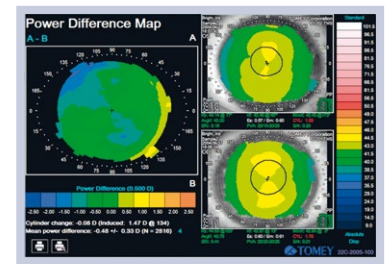

- Accurate and reproducible measurement
- Multi-lingual operation
- Large patient database

 **TOMEY**
TECHNOLOGY AND VISION

THE TOMEY TMS-4N

QUALITY IN DETAIL

The TMS-4N guarantees high resolution with more than 60,000 data points. In addition the very short acquisition time (0.033 sec) assures you to get sharpest images for highest accuracy. The light cone – with our light cone you get perfect results thanks to eliminating the eyebrow and nose shadows.

TMS-4N HAS THE COMPREHENSIVE SOFTWARE:

Single, dual, multiple map view, comparing former data with new results, everything is possible with our new **TMS-4N**. Just customise your personal map with your favourite scale up to your special needs. The Fourier analysis provides refractive information in 3 & 6 mm diameter range and also displays the spherical equivalent, regular Astigmatism, asymmetry and higher order irregularity. Additional software applications such as Klyce statistics, Keratoconus screening, enhanced height and height change maps are also available. If you are already a TMS user you can easily import all data into the new software.

Single analysis

Multiple map

Power difference

Fourier analysis

Database overview

Keratoconus screening

SPECIFICATIONS

MEASUREMENT	
Measurement type	Ring cone
Ring numbers	25
Measurement points	6,400 maximum
Measurement points on a ring	256
Minimum / maximum ring diameter	∅ 0.46 to 8.8 mm (43 D)
Spherical measurement range	5.5 to 10.0 mm (61.36 to 33.75 D)
Spherical measurement accuracy	±0.02 mm (spherical)
Alignment	Manual with auto-correction
MAIN UNIT	
Display	5.7 inch color LCD
Dimensions WDH	296 x 508 x 448 mm
Weight	14 kg
Power supply	AC 100 to 240 V, 50 / 60 Hz 45 to 55 VA