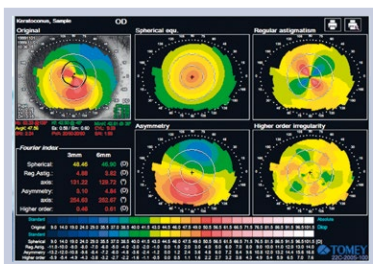

- Accurate and reproducible measurement
- Multi-lingual operation
- Large patient database

 **TOMEY**
TECHNOLOGY AND VISION

THE TOMEY TMS-4N

QUALITY IN DETAIL

The TMS-4N guarantees high resolution with more than 60,000 data points. In addition the very short acquisition time (0.033 sec) assures you to get sharpest images for highest accuracy. The light cone – with our light cone you get perfect results thanks to eliminating the eyebrow and nose shadows.

TMS-4N HAS THE COMPREHENSIVE SOFTWARE:

Single, dual, multiple map view, comparing former data with new results, everything is possible with our new **TMS-4N**. Just customise your personal map with your favourite scale up to your special needs. The Fourier analysis provides refractive information in 3 & 6 mm diameter range and also displays the spherical equivalent, regular Astigmatism, asymmetry and higher order irregularity. Additional software applications such as Klyce statistics, Keratoconus screening, enhanced height and height change maps are also available. If you are already a TMS user you can easily import all data into the new software.

Single analysis

Multiple map

Power difference

Fourier analysis

Database overview

Keratoconus screening

SPECIFICATIONS

MEASUREMENT	
Measurement type	Ring cone
Ring numbers	25
Measurement points	6,400 maximum
Measurement points on a ring	256
Minimum / maximum ring diameter	∅ 0.46 to 8.8 mm (43 D)
Spherical measurement range	5.5 to 10.0 mm (61.36 to 33.75 D)
Spherical measurement accuracy	±0.02 mm (spherical)
Alignment	Manual with auto-correction
MAIN UNIT	
Display	5.7 inch color LCD
Dimensions WDH	296 x 508 x 448 mm
Weight	14 kg
Power supply	AC 100 to 240 V, 50 / 60 Hz 45 to 55 VA